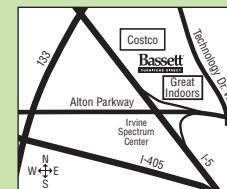

IRVINE

107 Technology Drive
Off Alton Pkwy next to the Irvine Costco
949-266-5000