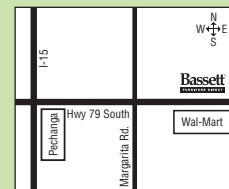

Bassett
FURNITURE DIRECT
You've Never Bought Furniture
Like This Before.

Take An Extra 10% Off All
Uttermost Lamps and Mirrors

SAN MARCOS

180 Knoll Road
Hwy 78 & San Marcos Blvd
760-744-2277

TEMECULA

32130 Hwy 79 South
Across from the new Wal-Mart
909-719-1878