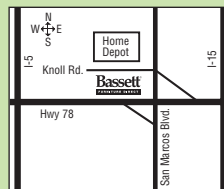

Bassett
FURNITURE DIRECT
You've Never Bought Furniture
Like This Before.

Take An Extra 10% Off All
Uttermost Lamps and Mirrors

SAN MARCOS

180 Knoll Road
Hwy 78 & San Marcos Blvd
760-744-2277

TEMECULA

32130 Hwy 79 South
Across from the new Wal-Mart
909-719-1878